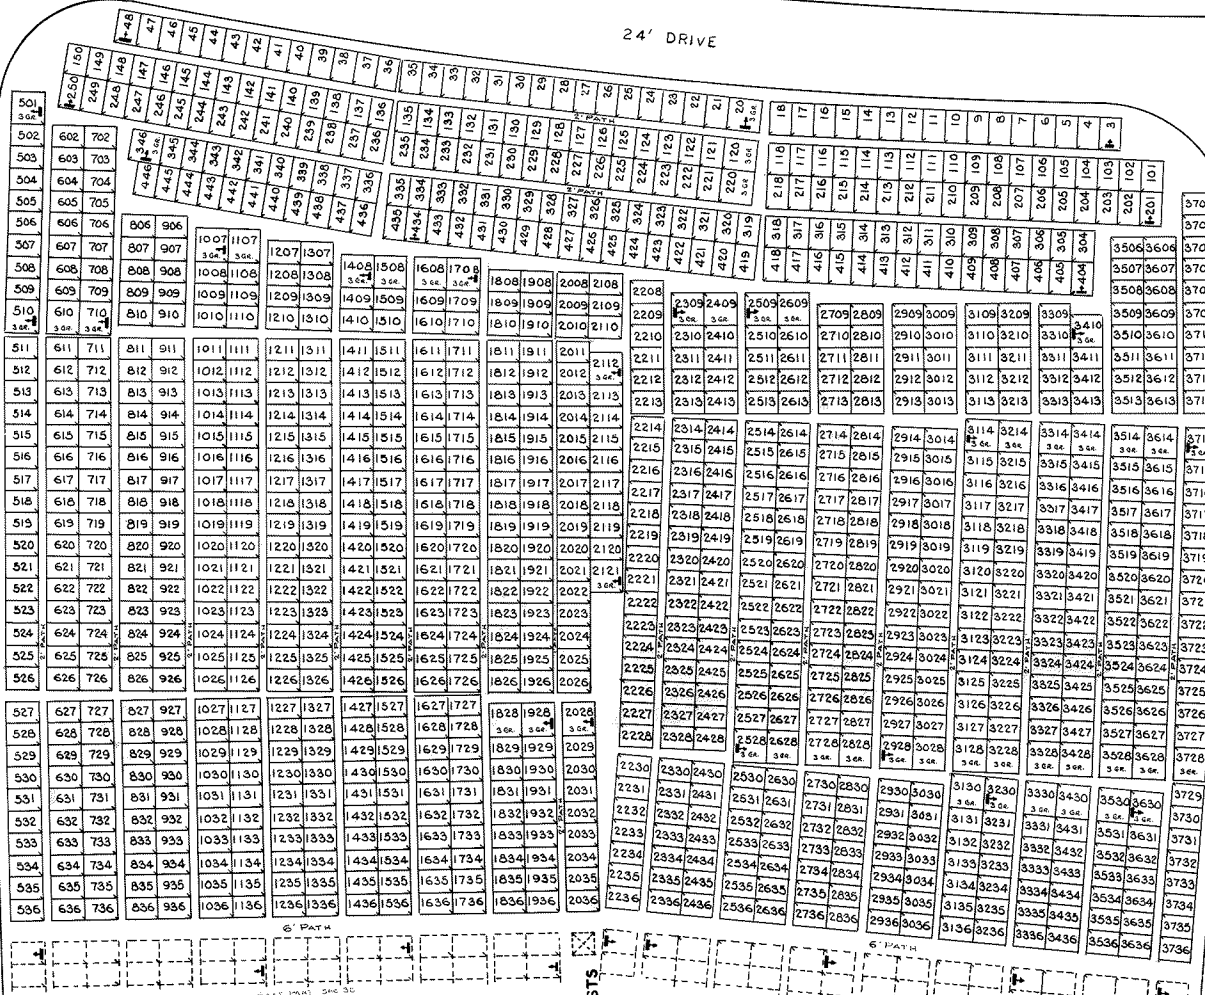

24' DRIVE

24' DRIVE

24' DRIVE

NOTE  
 THE LOT NUMBER IS PLACED IN THE UPPER  
 RIGHT HAND CORNER OF LOTS AS YOU FACE  
 THE LOT AND IS INDICATED THUS

LOCATION OF GR. MARKER SHOWN THUS  
 ARROW INDICATES DIRECTION GRAVE  
 MARKERS WILL FACE.

ALL LOTS ARE 2 GRAVE LOTS EXCEPT  
 WHERE OTHERWISE NOTED.

ALL 2 GR. LOTS ARE 6' X 9'  
 ALL 3 GR. LOTS ARE 9' X 9'

LOT SUMMARY  
 1124 2 GR. LOTS  
 50 3 GR. LOTS  
 1174 TOTAL LOTS

HOLY CROSS CEMETERY  
 CLEVELAND, OHIO  
 WEST PART  
 SECTION 36